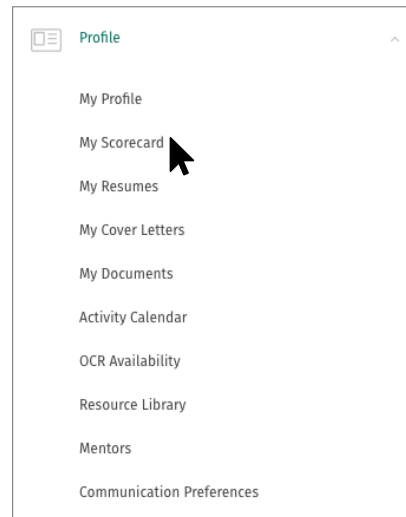

Student Scorecard

1

Visit your school's **career services website**

2

Register and/or log in

3

Select **Profile** →
My Scorecard

4