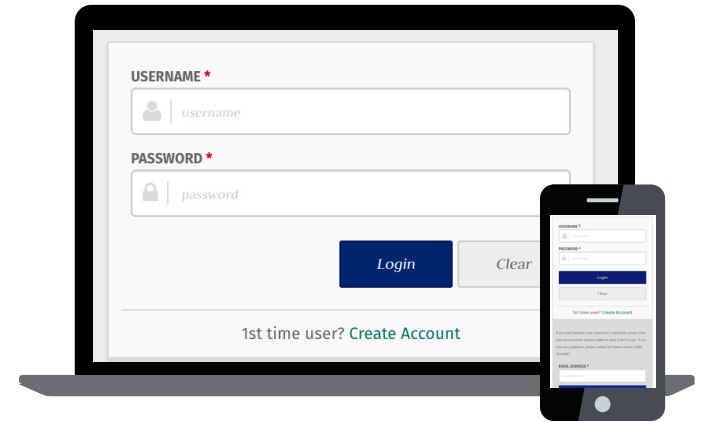

Student Scorecard

1

Visit your school's **career services website**

2

Register and/or log in

3

Select **Profile** →
My Scorecard

4

View your scorecard

It's that easy!