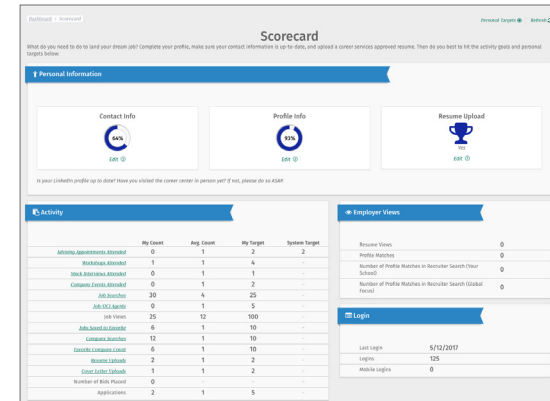

Student Scorecard

1

Visit your school's **career services website**

2

Register and/or log in

3

Select **Profile** →
My Scorecard

4

View your scorecard

It's that easy!